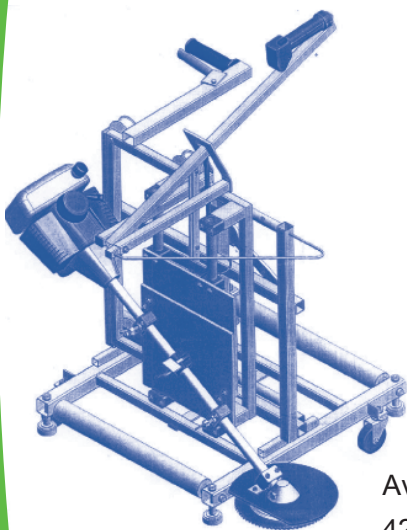

Crop cutter

The crop cutter is very suitable available for cutting (chilli) peppers and eggplants at the end of the crop.

Accessory for the standard crop cutter to saw the pot from the slab.

Available for centre to centre
42,5 cm, 50 cm and 55 cm