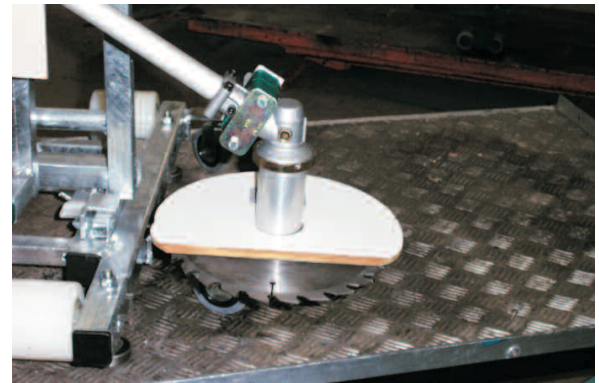

Crop cutter

The crop cutter is very suitable available for cutting (chilli) peppers and eggplants at the end of the crop.

Accessory for the standard crop cutter to saw the pot from the slab.

Available for centre to centre
42,5 cm, 50 cm and 55 cm