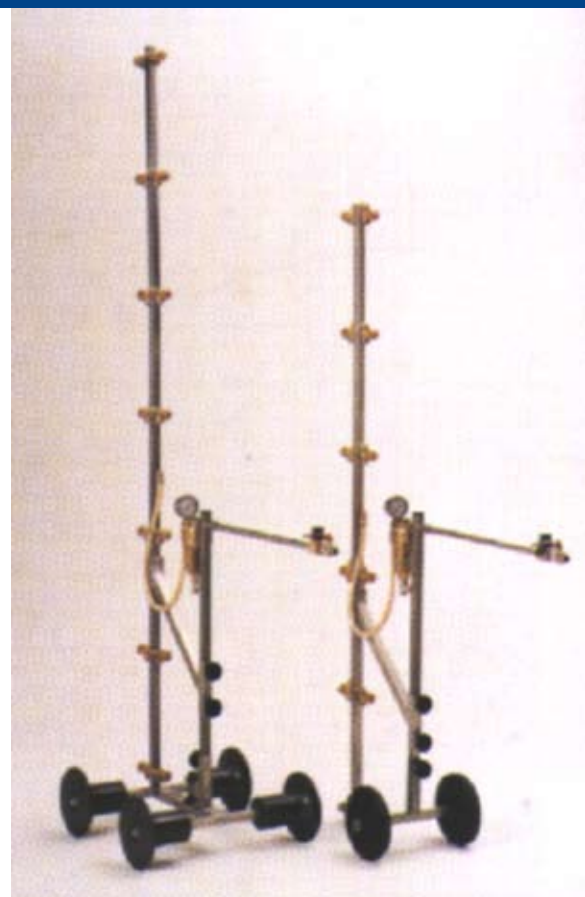

# Vertical spray poles

## Vertical spray poles

The spray-poles are known for their high quality and performance. All our poles can easily be fitted on a trolley.

### Standard poles are delivered with:

- Stainless steel case
- Extra fine pressure-filter with pressure gauge
- The D360 lid with Ceramic spray-tip Every lid can be individually closed
- We can also provide higher spray-poles (14 lids) and with many different varieties of spray-tips. 12 lids
- Adjustable in height

**We are able to deliver the spray-poles on a rail-tube under frame or on rubber wheels.**